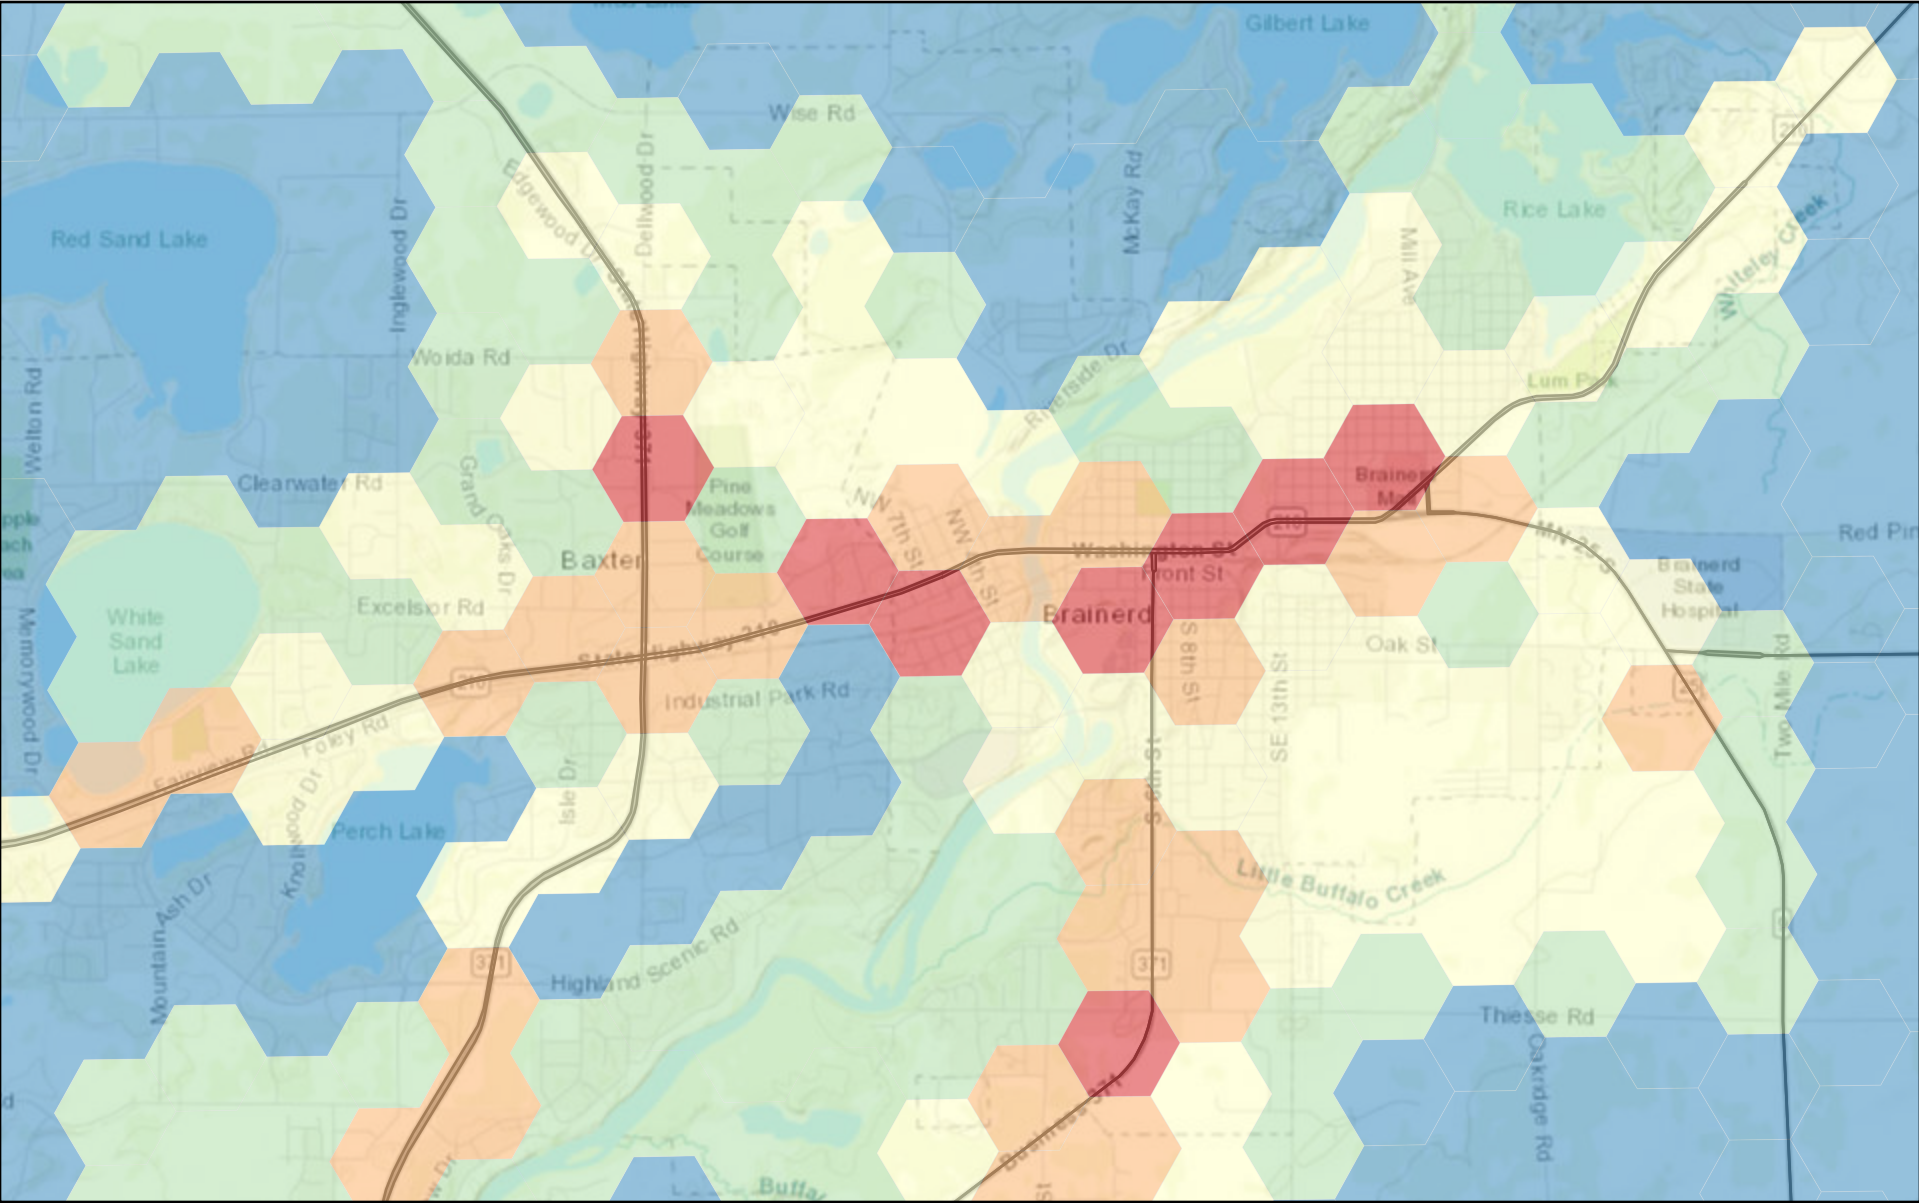

# Baxter/Brainerd PAWS

- Tier 1: 10-13**
- Tier 2: 8-9**
- Tier 3: 6-7**
- Tier 4: 4-5**
- Tier 5: 0-3**

1:72,224  
0 0.42 0.85 1.7 mi  
0 0.5 1 2 km  
Province of Ontario, Esri Canada, Esri, HERE, Garmin, GeoTechnologies, Inc., USGS, METI/NASA, NGA, EPA, USDA