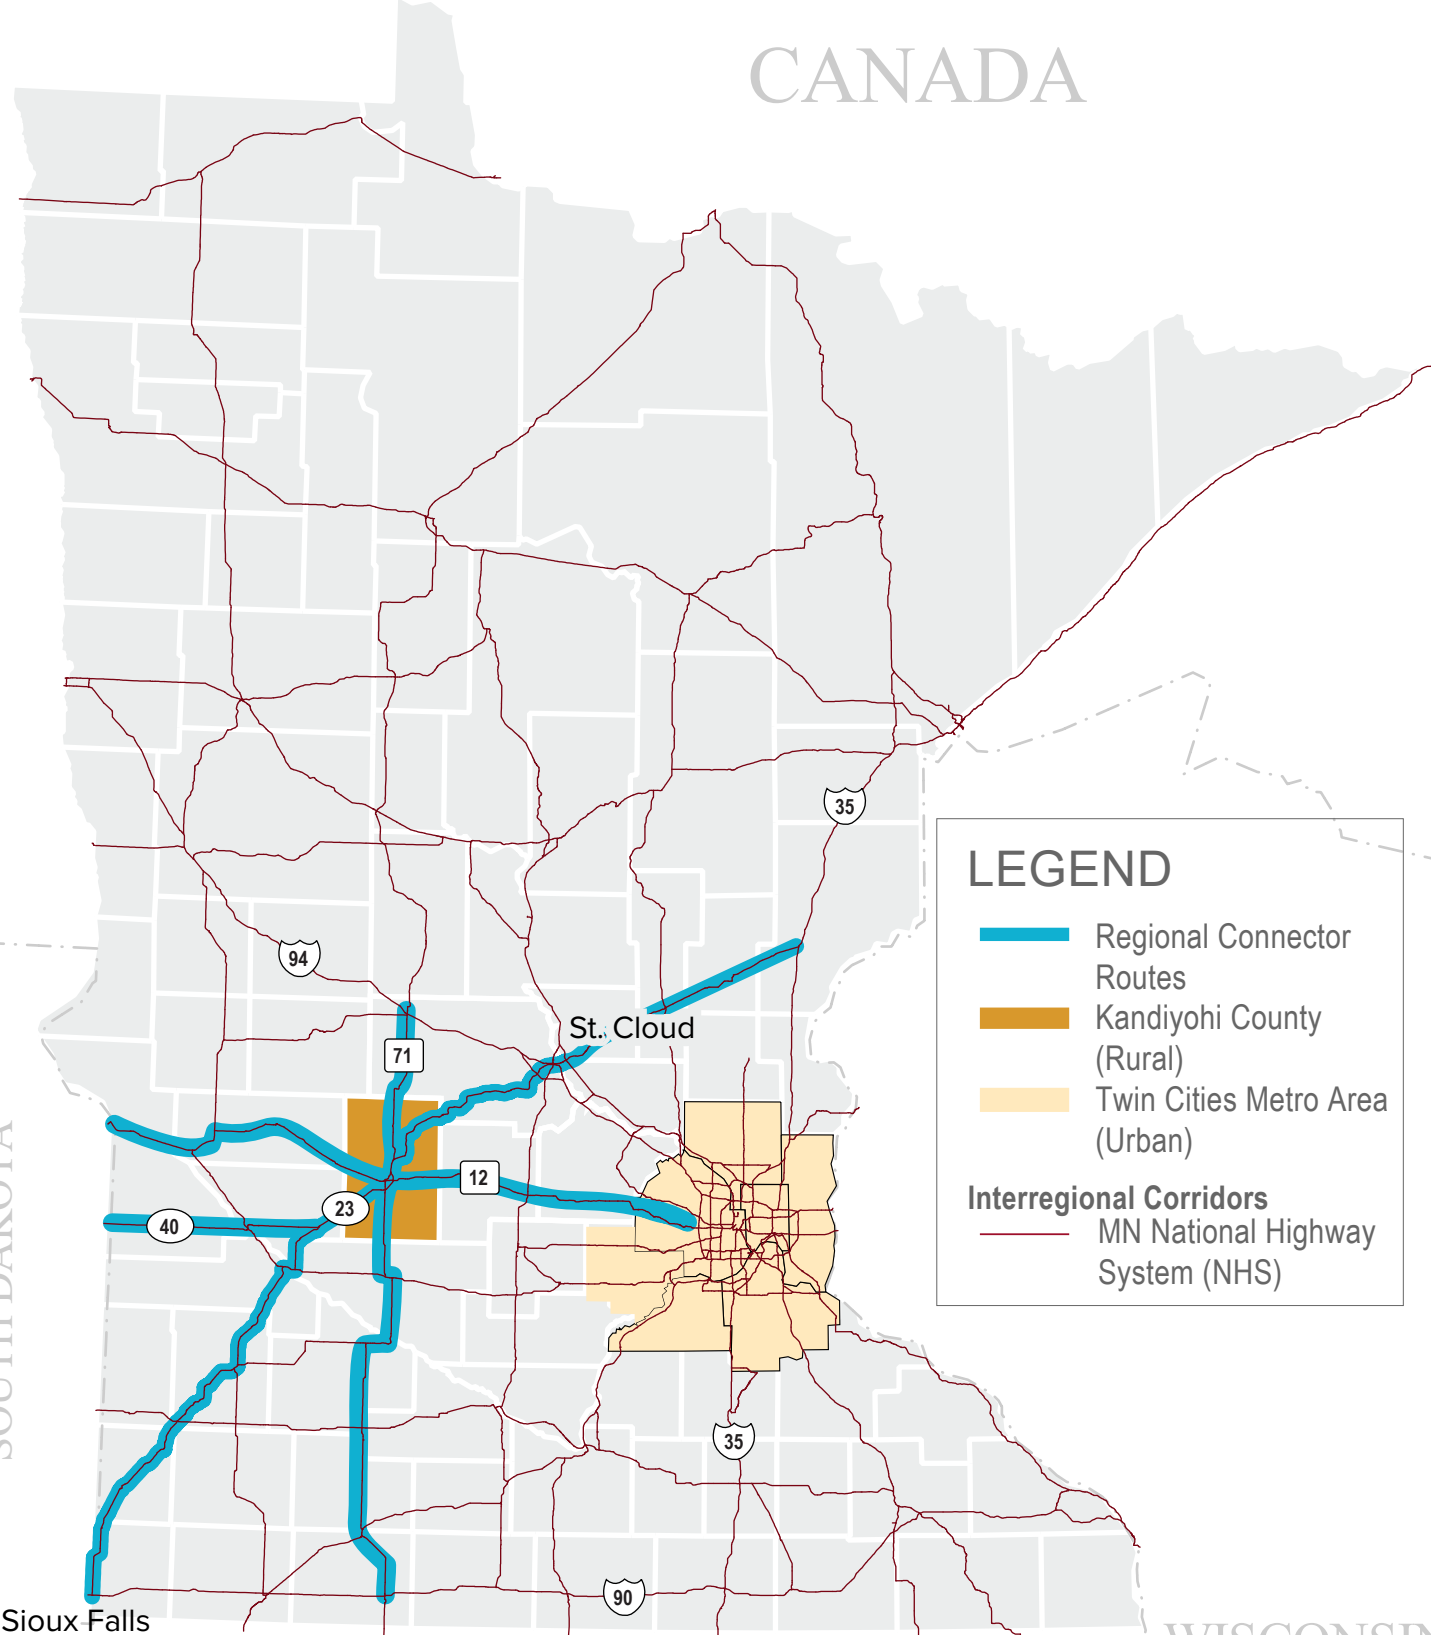

CANADA

NORTH DAKOTA

SOUTH DAKOTA

IOWA

WISCONSIN

LEGEND

- Regional Connector Routes
- Kandiyohi County (Rural)
- Twin Cities Metro Area (Urban)
- Interregional Corridors**
- MN National Highway System (NHS)

Eliminate
at-grade RR
crossing

The Project

55

5

23