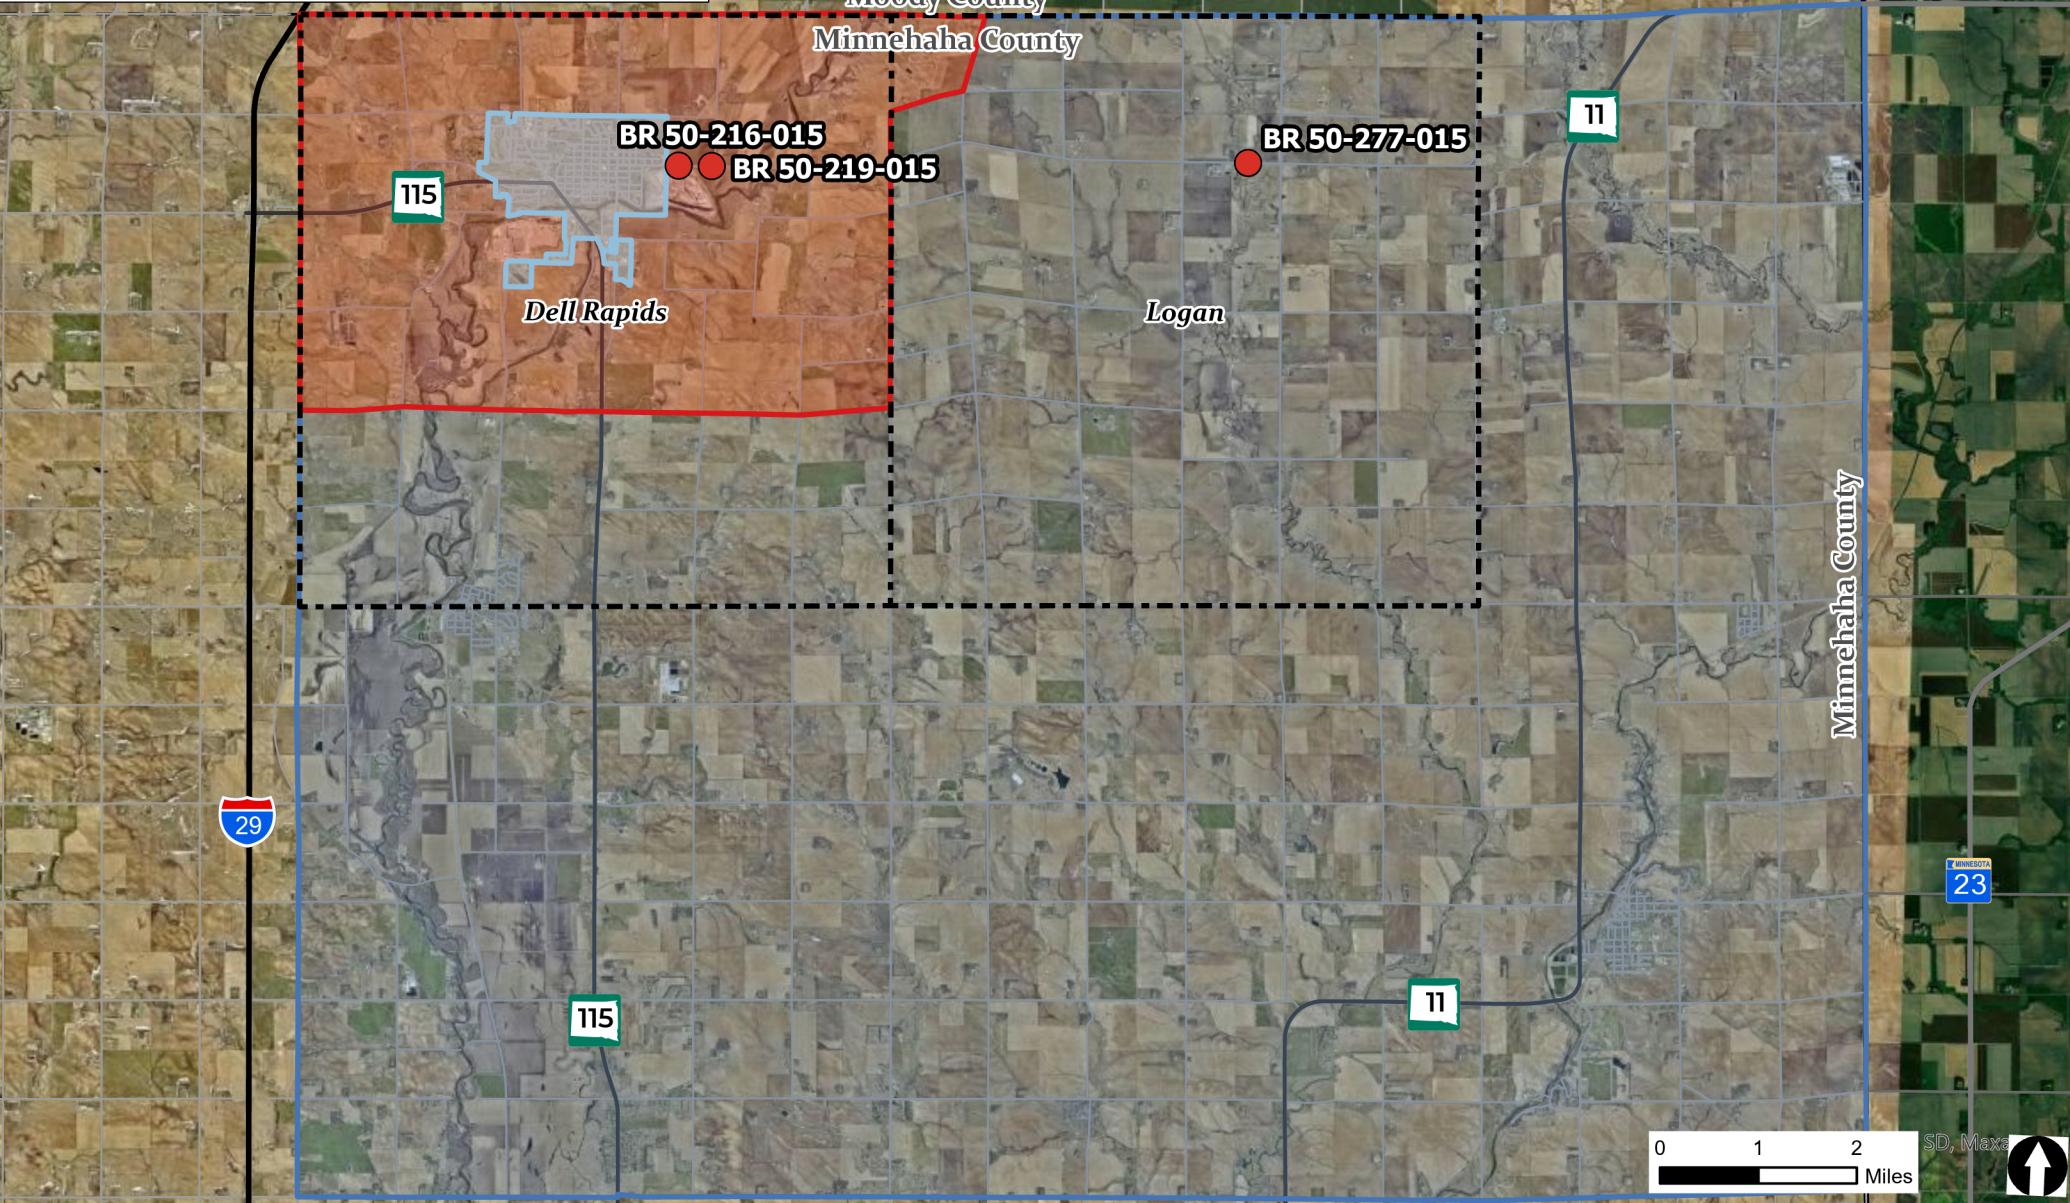

Project Location

SOUTH DAKOTA

Minnehaha County Co. Hwy 104

SOUTH DAKOTA

MINNESOTA

Legend

- Bridges
- ▭ Dell Rapids, SD
- ▭ County Boundaries
- Streams/Rivers

0 0.5 1 Miles

Legend

- Bridges
- Census Tract 101.01
- Census Tract 101.02
- Dell Rapids
- County Boundaries
- Interstates
- SD Highways
- Local Roads
- Townships

0 1 2 Miles

SD, Maxa