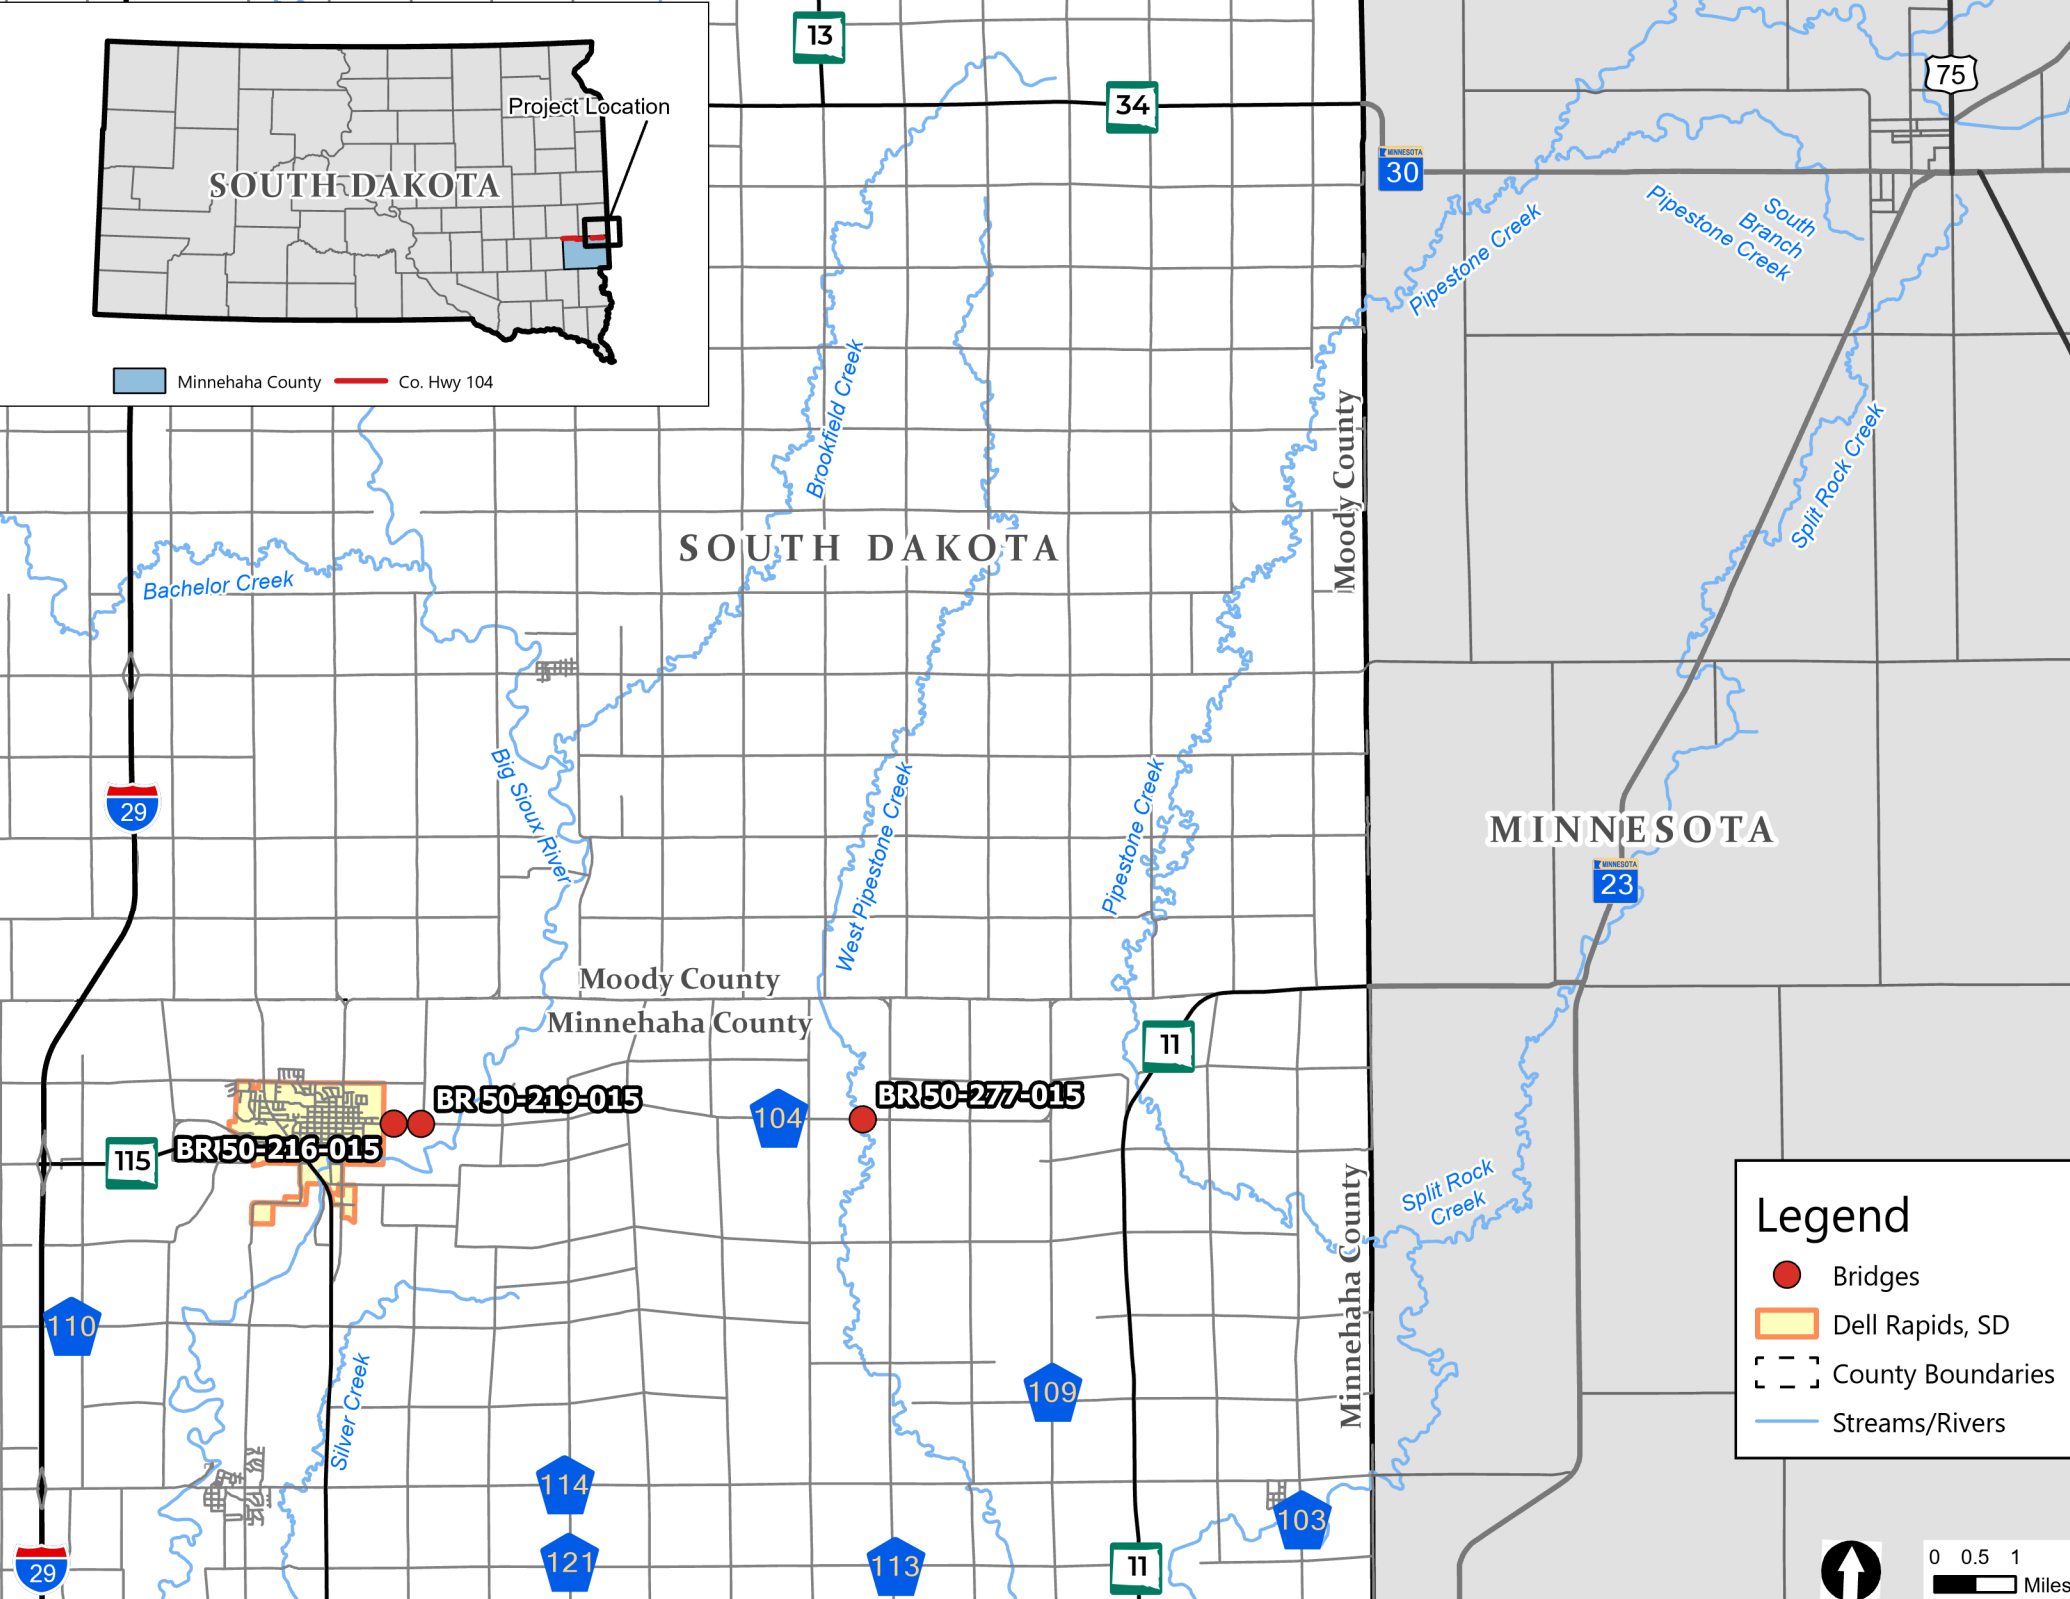

Project Location

SOUTH DAKOTA

Minnehaha County Co. Hwy 104

SOUTH DAKOTA

MINNESOTA

Legend

- Bridges
- ▭ Dell Rapids, SD
- ▭ County Boundaries
- Streams/Rivers

0 0.5 1 Miles

Legend

- Bridges
- Census Tract 101.01
- Census Tract 101.02
- Dell Rapids
- County Boundaries
- Interstates
- SD Highways
- Local Roads
- Townships

0 1 2 Miles

SD, Maxa