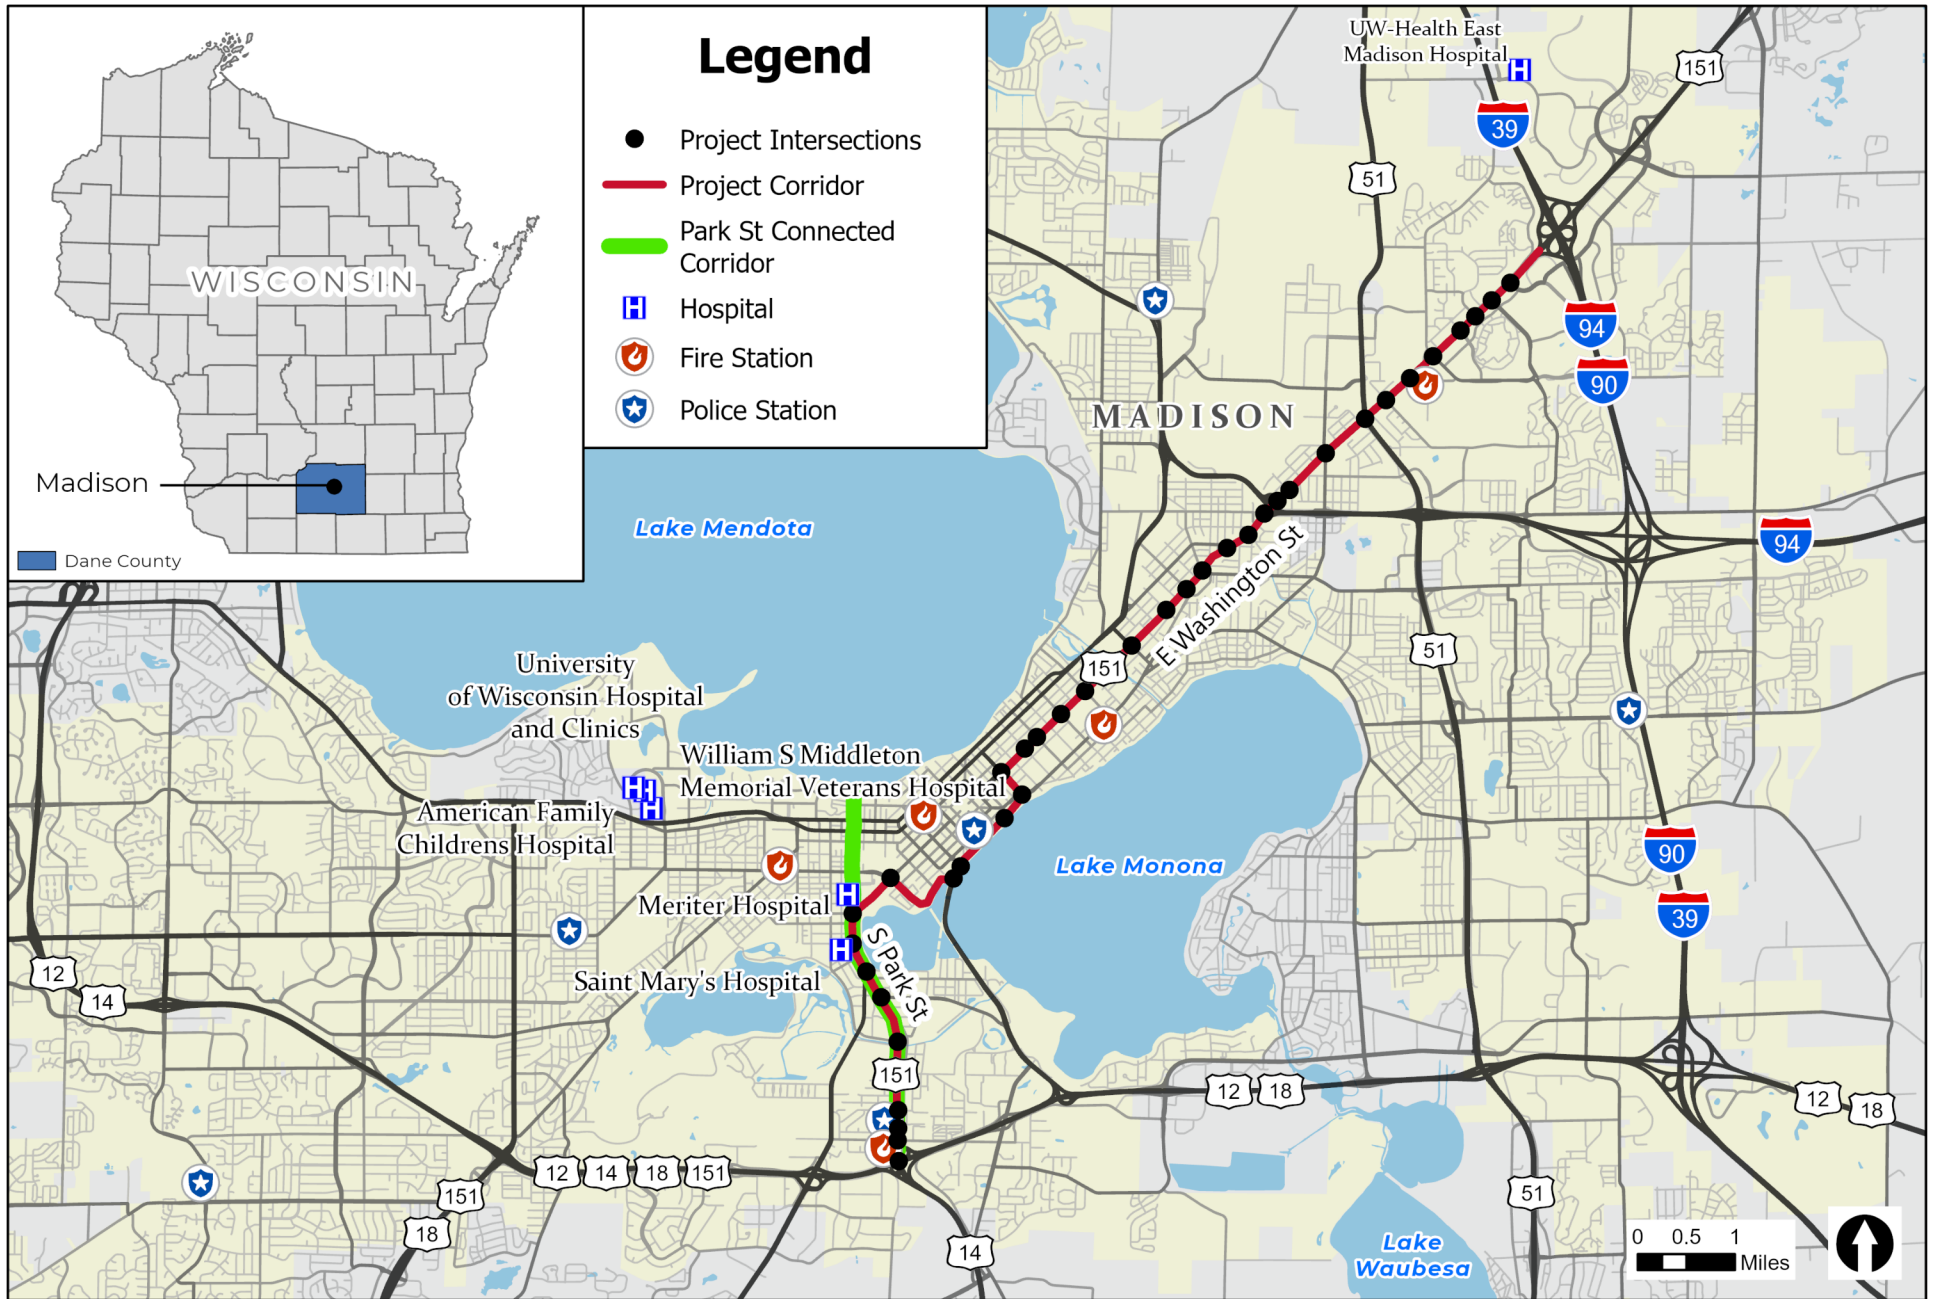

## Project Location Map

Vision Zero Technology and Innovation Corridor - City of Madison

## Healthcare and Emergency Response Facilities near Project Corridor

Vision Zero Technology and Innovation Corridor - City of Madison